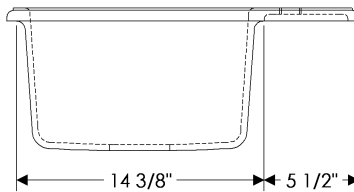

ROCKY MOUNTAIN®

H A R D W A R E

SK660
Bay Sink
17 3/16" x 20 7/16" x 7 15/16" deep
self-rimming or undermount
83 lbs.