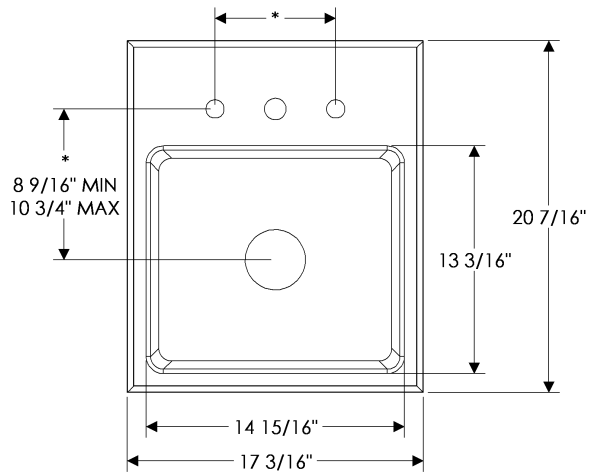

ROCKY MOUNTAIN®

H A R D W A R E

SK660
Bay Sink
17 3/16" x 20 7/16" x 7 15/16" deep
self-rimming or undermount
83 lbs.