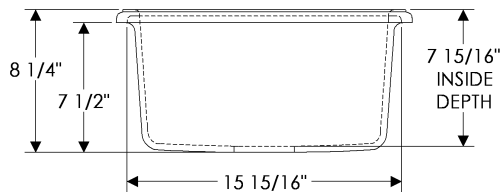

ROCKY MOUNTAIN®

H A R D W A R E

SK660
Bay Sink
17 3/16" x 20 7/16" x 7 15/16" deep
self-rimming or undermount
83 lbs.